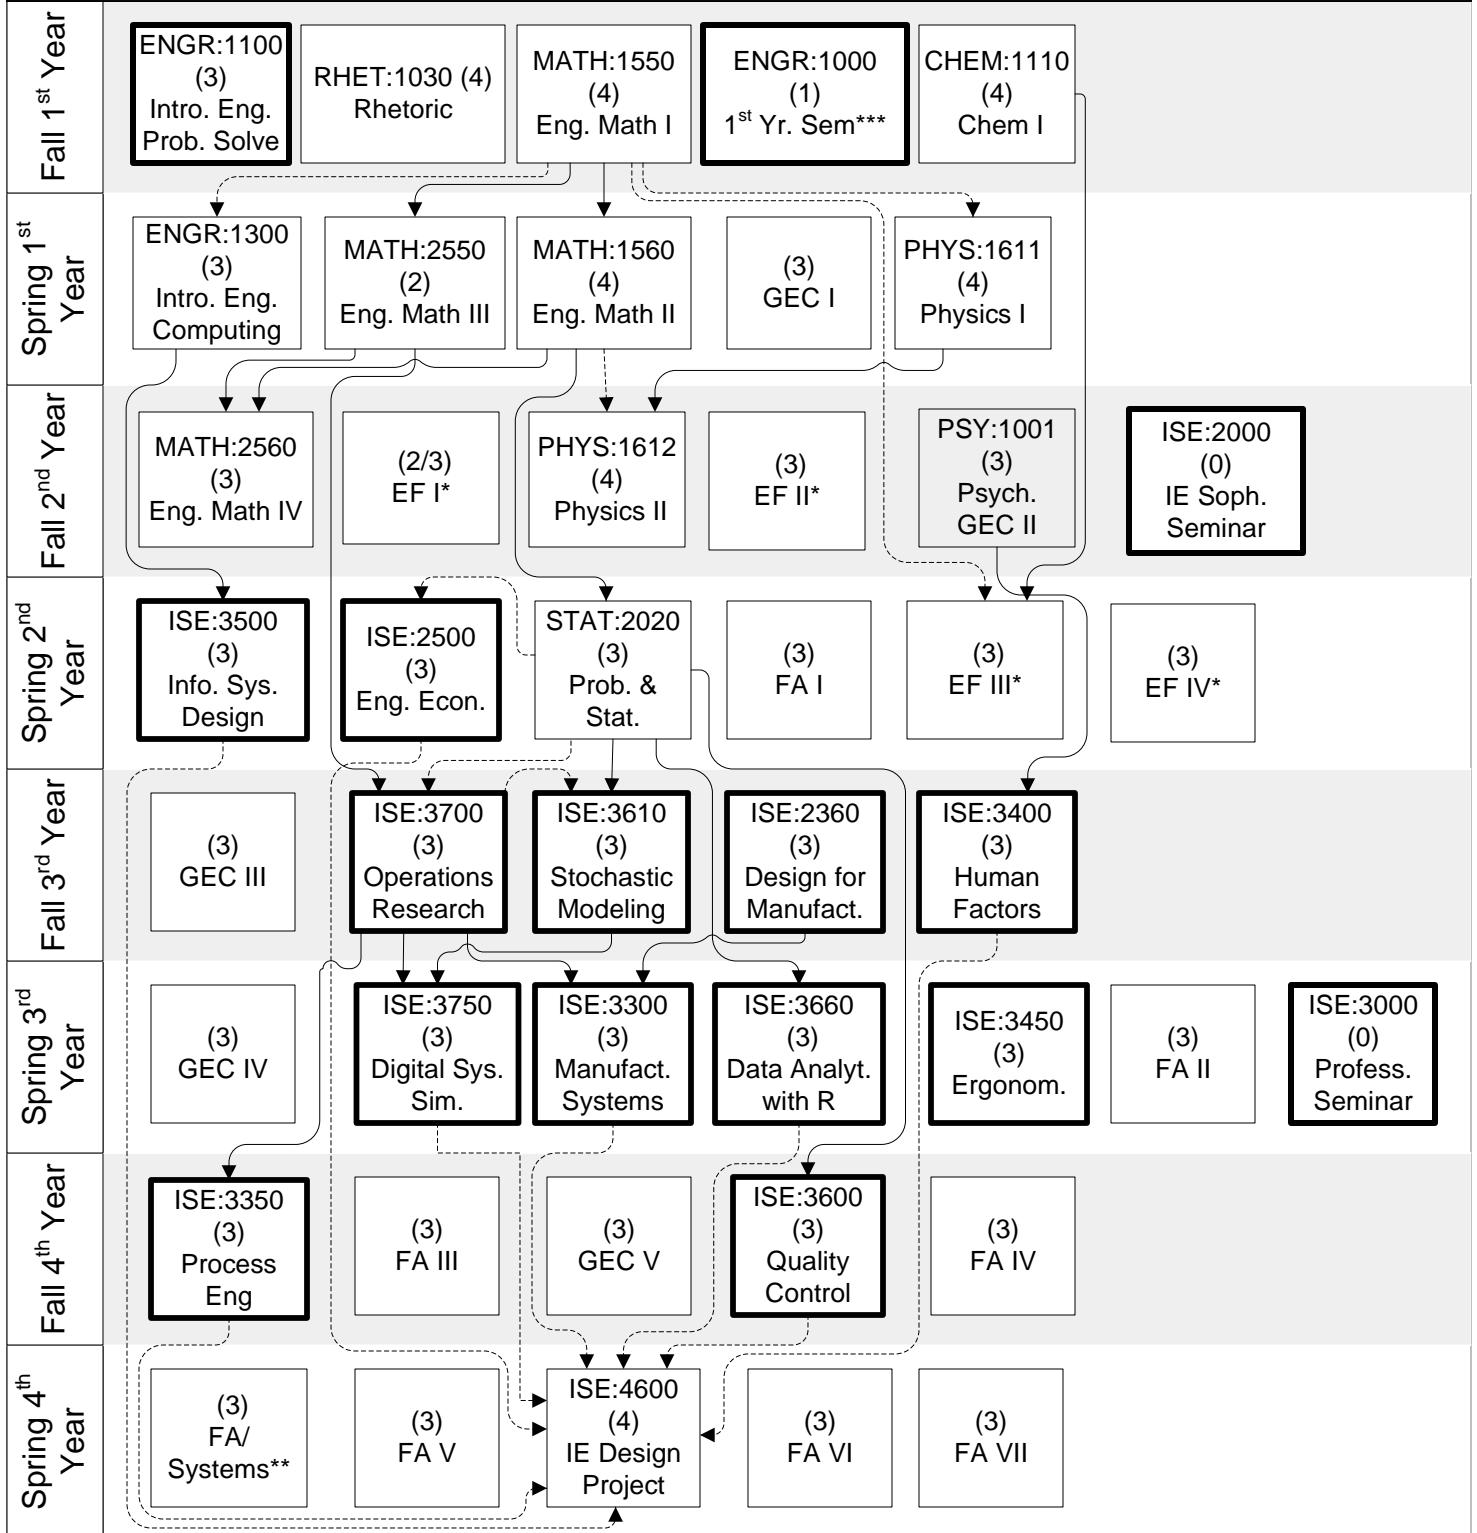

ISE Curriculum Flow Chart 2024-2025

Revised Oct 2024

Notes:

Number in parentheses after the course number indicates the number of credits.

Heavy outline indicates that course is offered only once per year in the indicated semester.

*Engineering Fundamentals (EF) courses can include: ENGR:2110, ENGR:2120, ENGR:2130, ENGR:2710, ENGR:2720, ENGR:2730, ENGR:2750, or ENGR:2995. Some of these courses have pre-requisites.

**FA/Systems Elective can include ISE:4172, ISE:4175, ISE:4900 or ENGR:2730. Alternatively, students can take a 5000 or above level Industrial Engineering course (3 sh) to fulfill this Systems Elective requirement.