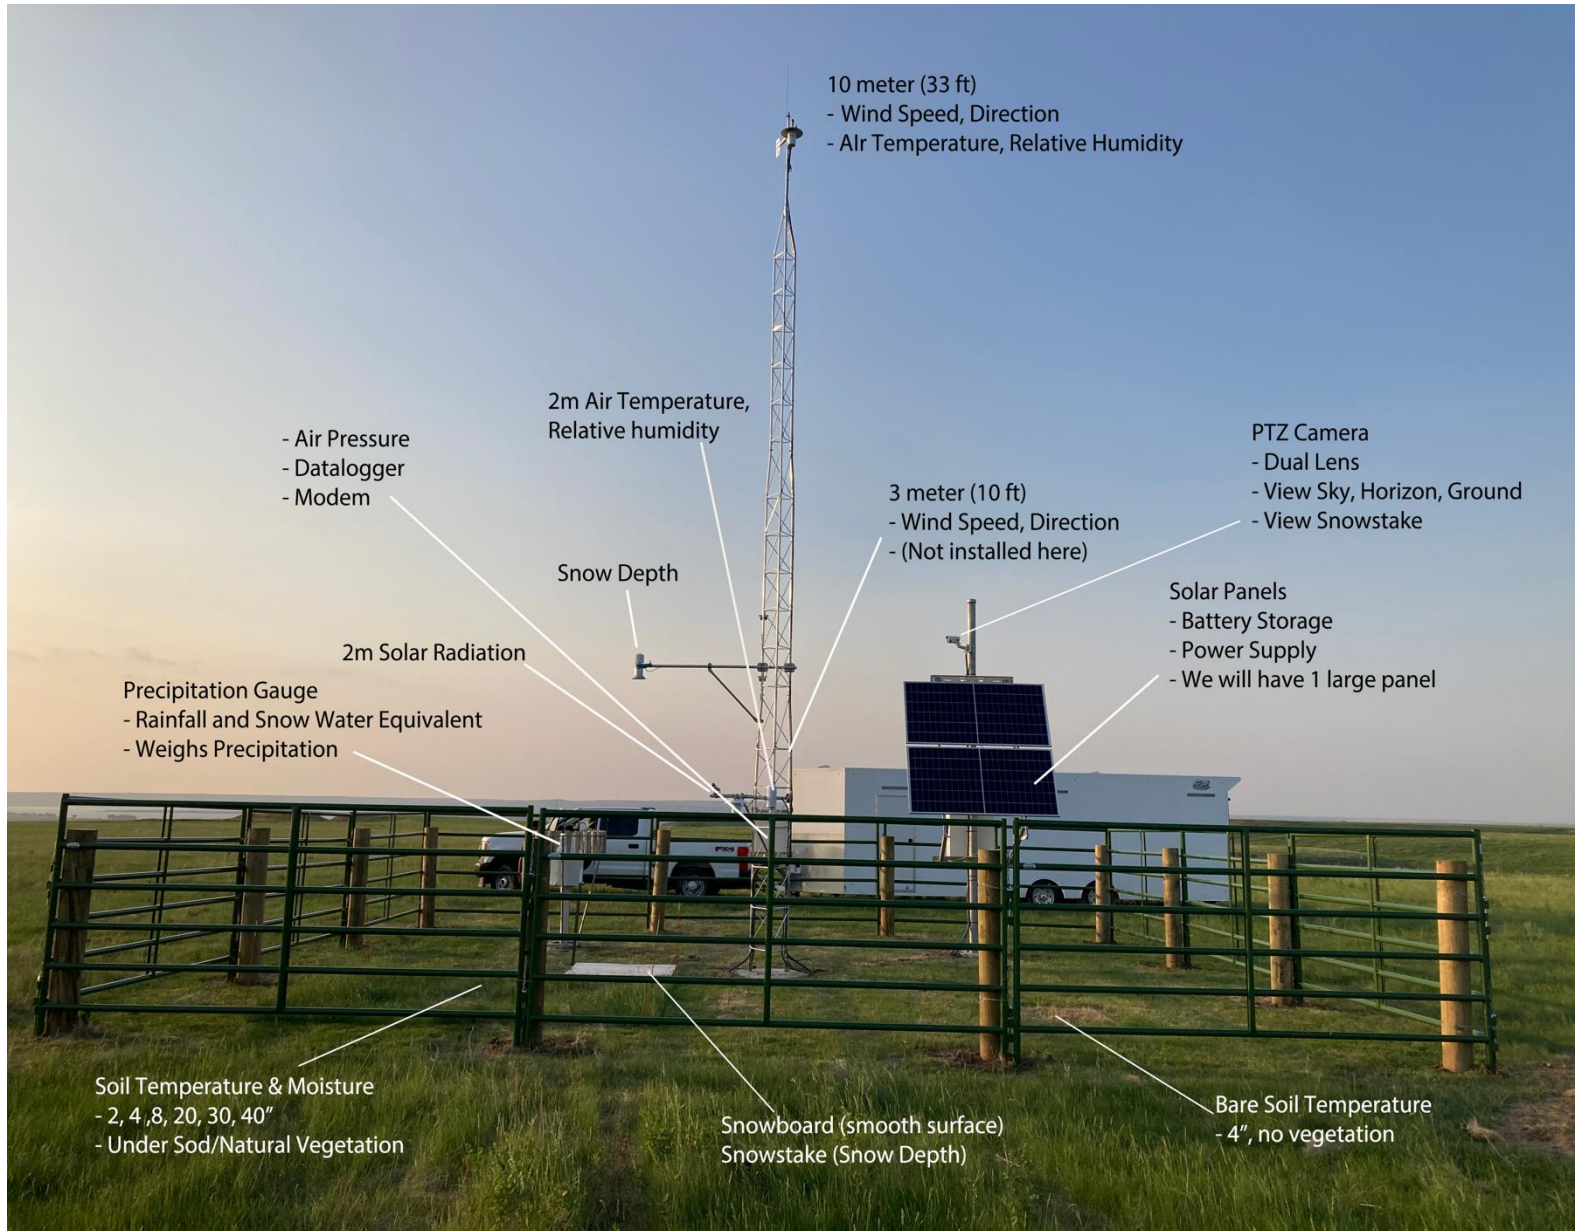

# The NE Mesonet

Environmental data for ALL Nebraskans, for decades to come.

**Goal:** Everyone in Nebraska < 15 miles from a NE Mesonet station

## Current State of the NE Mesonet

- 57 Mesonet locations
- 6 UMRB Stations (2023)
- 9 UMRB Stations (2024)
- 10 UMRB Stations (2025)
- 10 UMRB Stations (2026)

## Future State of the NE Mesonet

- 1 Station/**Green** grid cell
- 200 Stations Statewide
- 8.5 million observations/day
- State-of-the-art sensors, website, data tools, and data access

UMRB = United States Army Corps of Engineers Upper Missouri River Basin Snowpack Project

# State of the Art Weather Station

- All standard variables, including soil temp/moisture, and camera
- Layout/design allows for significant expansion possibilities
  - evapotranspiration
  - inversion/stability
  - air quality
  - ceilometers, profilers, etc.
- Further Instrumentation
  - flight monitoring
  - spectrometry