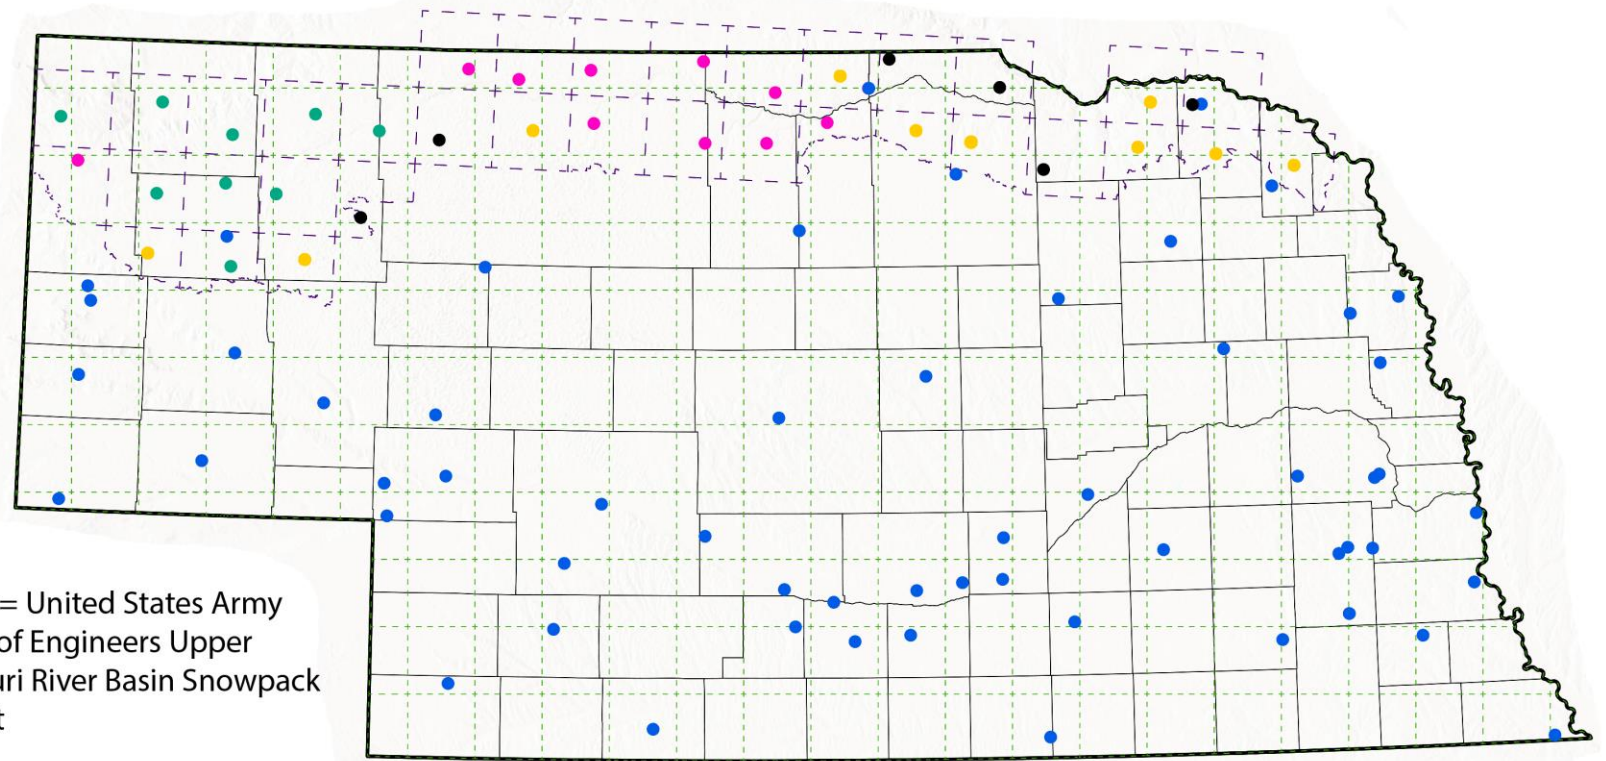

# The NE Mesonet

Environmental data for ALL Nebraskans, for decades to come.

**Goal:** Everyone in Nebraska < 15 miles from a NE Mesonet station

## Current State of the NE Mesonet

- 57 Mesonet locations
- 6 UMRB Stations (2023)
- 9 UMRB Stations (2024)
- 10 UMRB Stations (2025)
- 10 UMRB Stations (2026)

## Future State of the NE Mesonet

- 1 Station/**Green** grid cell
- 200 Stations Statewide
- 8.5 million observations/day
- State-of-the-art sensors, website, data tools, and data access

UMRB = United States Army Corps of Engineers Upper Missouri River Basin Snowpack Project

# State of the Art Weather Station

- All standard variables, including soil temp/moisture, and camera
- Layout/design allows for significant expansion possibilities
  - evapotranspiration
  - inversion/stability
  - air quality
  - ceilometers, profilers, etc.
- Further Instrumentation
  - flight monitoring
  - spectrometry